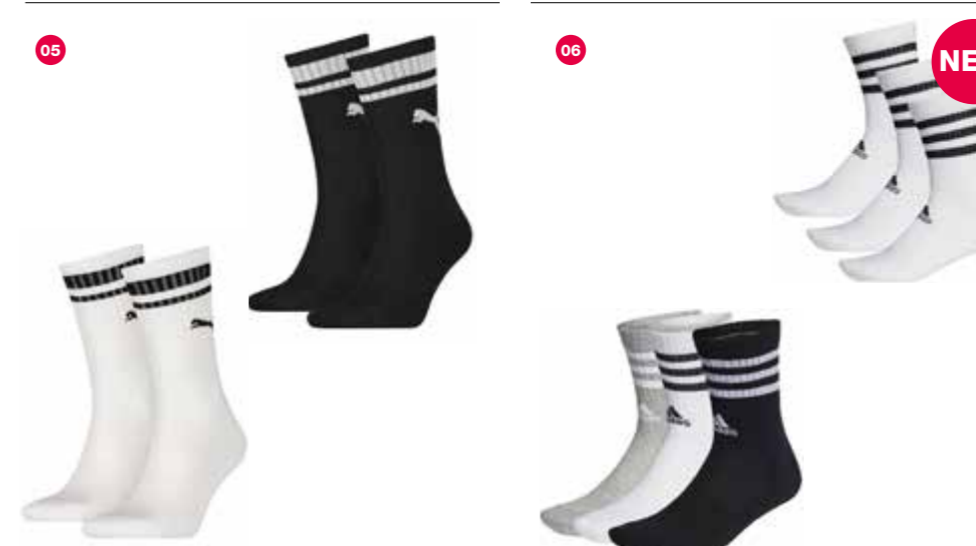

**05 10000950 PUMA CREW HERITAGE STRIPE SOCK (2 PAIR)**

These heritage crew socks are perfect for your casual and sporty look. Sizes: 2.5-5, 6-8, 9-11. Colours: white, black. £9.95

**06 ADIDAS CUSHION CREW SOCK 3 PACK**