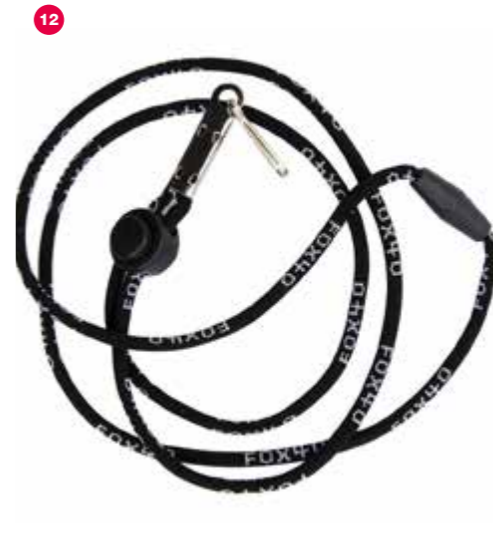

07 FXW105 FOX 40 PEARL OFFICIAL WHISTLE AND STRAP

Two-chamber pealess whistle with a lower tone that is ideal for multi-field games. Perfect for those who don't need a loud piercing shriek, yet want a blast above man-made and environmental noise. Colours: black, orange, blue, red. £5.95

08 FXW230 FOX 40 ECOBLAST AIR HORN AND PUMP

Fox 40 rechargeable safety signal air horn can be refilled quickly and conveniently with any bicycle pump, air compressor or at a local service station. Powerful 120 dB sound meets National Coast Guard regulations. £59.95

09 FXW224 FOX 40 WHISTLE AND WATCH SET

Fox 40 Whistle and Watch set combination kit for referees and coaches of all sports. Wrist watch has a water/shock-resistant design with a large screen display. £42.95

10 FXW221 FOX 40 3-PACK

The Fox 40 3-Pack Contains: Durable zipper-style carry case. Three whistles with unique tones for multi-court or multi-field situations. £25.95

11 FXW201 FOX 40 WRIST LANYARD

14" rope-style lanyard woven with the Fox 40 logo. £1.95

12 FXW200 FOX 40 BREAKAWAY NECK LANYARD

36" rope-style lanyard woven with the Fox 40 logo. Features breakaway clasp for safety. £1.95