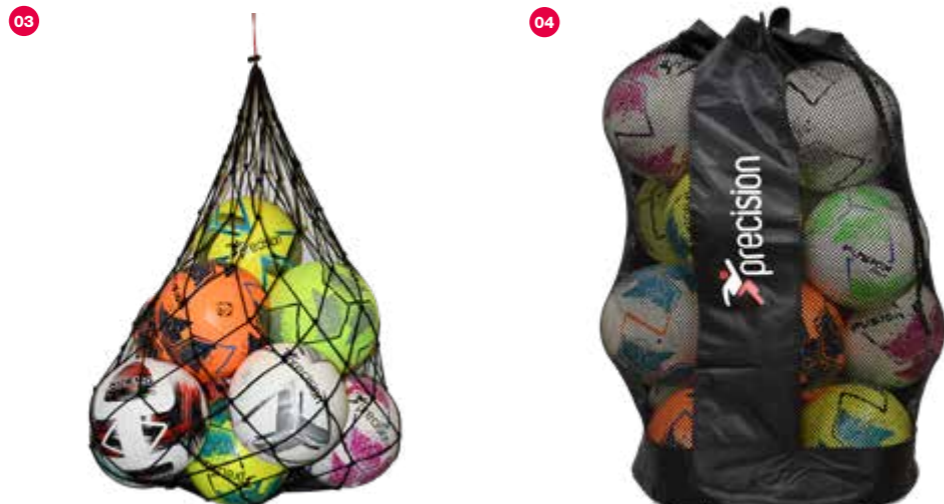

**04 TRL212
20 BALL SACK**

The ultimate in ball carriers. This nylon mesh and PU ball sack holds up to 20 fully inflated size 5 balls. Colours: black / silver £23.95