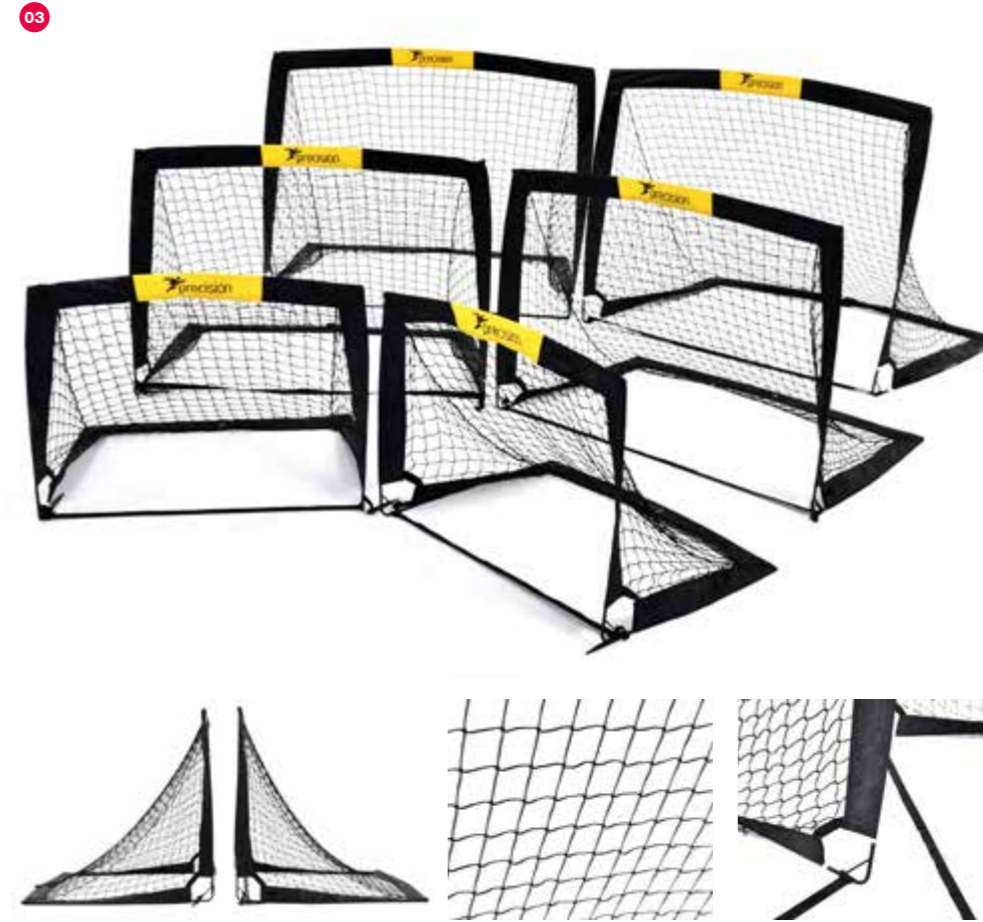

01 POP-UP GOALS

Ideal for small-sided games. Easy to assemble and collapse. With carry bag and ground pegs.

- **TR520** - 180cm x 110cm £32.95
- **TR521** - 110cm x 80cm £49.95
- **TR522** - 80cm x 45cm £57.95

02 TR51 PRECISION WEIGHTED POP-UP GOALS (SINGLE)

Ideal for small sided games. Weighted Goal ideal for hard ground indoor or astro pitches. Easy to assemble and collapse. Goal comes with carry bag and ground anchor pegs.

- **TR517** 80cm X 45cm £27.95
- **TR518** 110cm X 80cm £37.95
- **TR519** 180cm X 110cm £44.95

03 FOLD-A-GOAL

For recreational use. Ideal for use on small pitches and small-sided games. Comes as a pair and includes carry bag.

- **TR527** 3' x 2.25' £39.95
- **TR525** 4' x 3' £57.95
- **TR524** 4.5' x 3.5' £65.95

04 TRN021 PRECISION TRAINING TARGET SHOT (12' X 6')

Our Training Target Shot is the newest edition to our Training Aid collection. Excellent tool for perfecting shooting skills, an essential for any striker. Easily assembled with adjustable straps on top & sides to modify shooting spaces. Steel chain at the bottom also included to help maintain stability. The target shot is made of durable, heavy-duty mesh and nylon fabric. Equipped with a carry bag. Sizes available: 12' x 6', 16' x 7' & 21' x 8'

- **TRN021** 12' x 6' £149.95
- **TRN022** 16' x 7' £164.95
- **TRN020** 24' x 8' £189.95