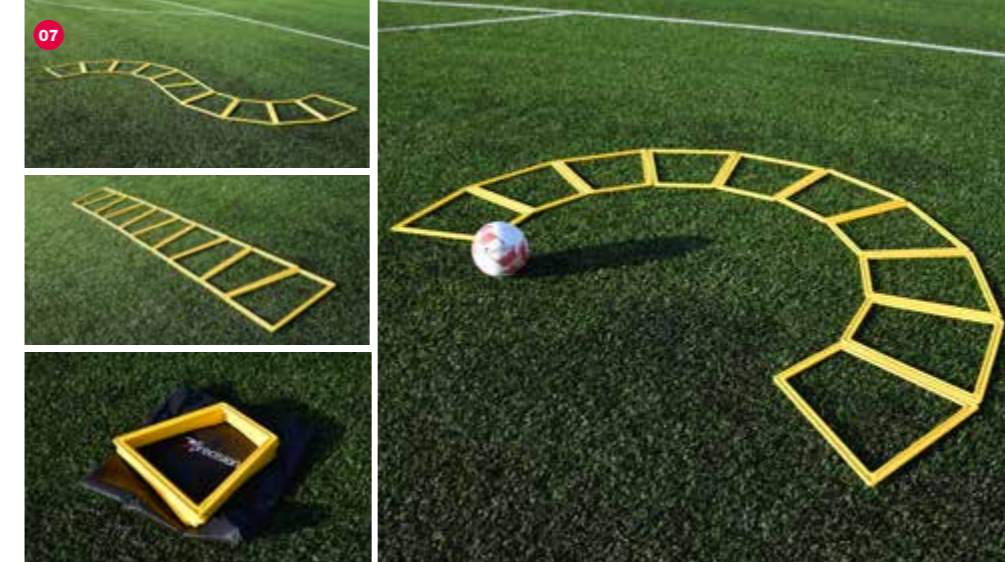

Precision Poly Grid System is designed to train footwork and agility in different directions. Features: Over 15 different variation and pattern setups. Can be used on any surface in all weathers. Comes in a set of 10 trapezoids. Carry bag included. £34.95