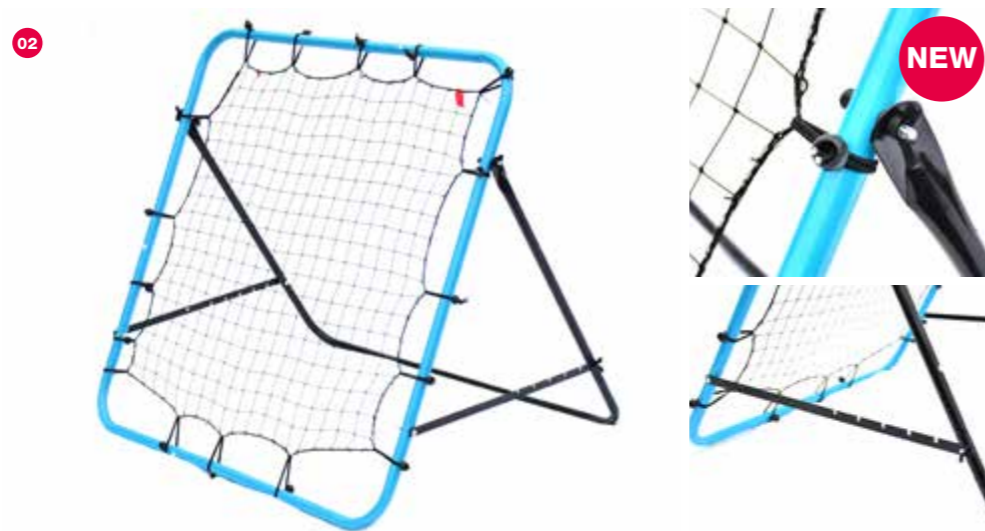

**02 PPT000310
PRECISIONPLAY
ADJUSTABLE
REBOUNDER**

Introducing the adjustable Rebounder: your ticket to honing your skills both in the garden and on the pitch! Designed with precision and passion, this innovative training tool is engineered to elevate your game to new heights, making every practice session incredibly productive and enjoyable. Assembled size: 100cm x 100cm. Bungee tie cords and 30ply twisted polyethylene. Frame manufactured from strong 25mm powder coated steel frame. Includes: Rebounder, ground pegs & instruction manual. £36.95