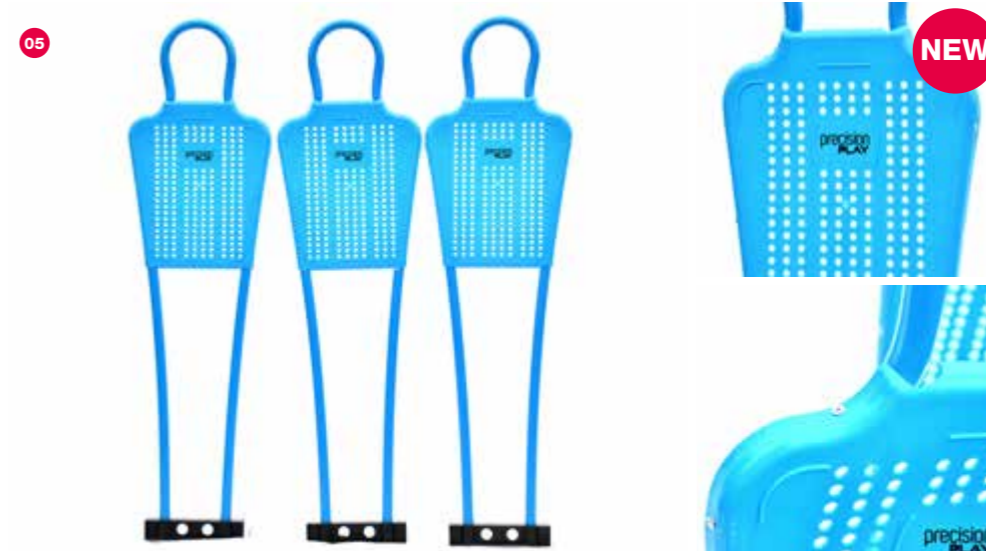

**05 PPT000101
PRECISIONPLAY MINI
MANNEQUINS (SET OF
3)**

Introducing our Mini Mannequins Set – the perfect training companions for young aspiring Football stars! Designed with passion and crafted for precision, these mini Football mannequins are ideal for enhancing your child's skills right in the comfort of your own garden. Durable and strong. 2 x Galvanised spikes on the base. Height: 122cm (4ft)/ With base: 135cm (4ft 4"). Width: 34cm. Includes: Set of 3 mannequins with carry bag £94.95