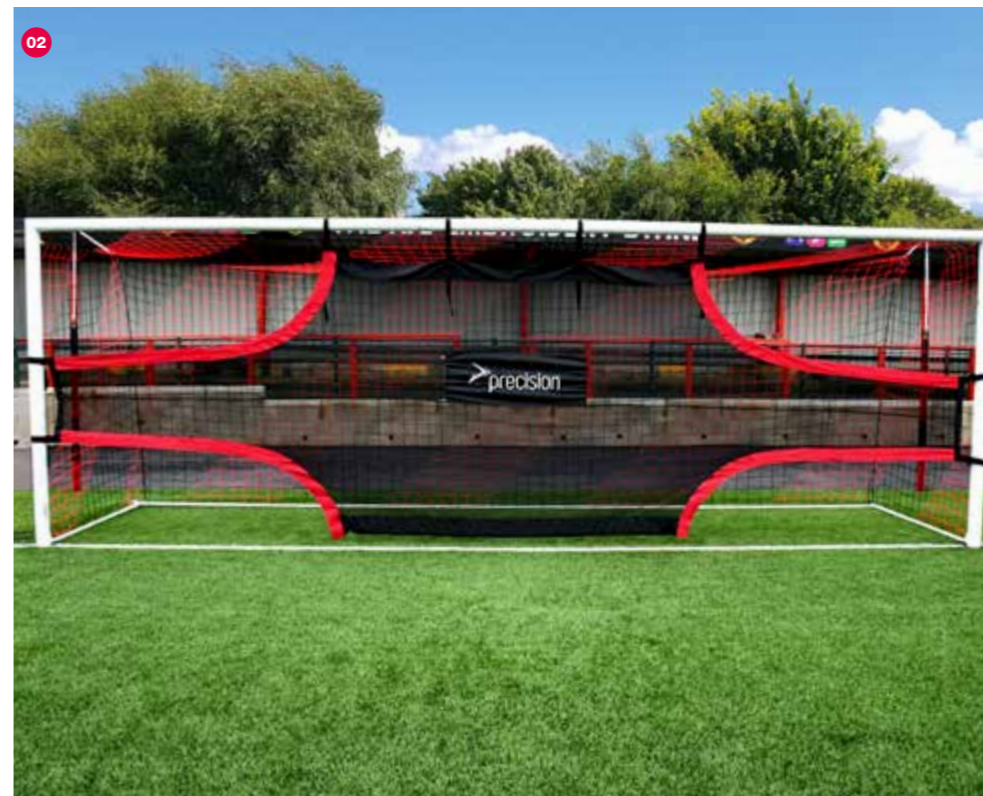

01 POP-UP GOALS

Ideal for small-sided games. Easy to assemble and collapse. With carry bag and ground pegs.

- **TR520** - 180cm x 110cm £32.95
- **TR521** - 110cm x 80cm £49.95
- **TR522** - 80cm x 45cm £57.95

02 TR51 PRECISION WEIGHTED POP-UP GOALS (SINGLE)

Ideal for small sided games. Weighted Goal ideal for hard ground indoor or astro pitches. Easy to assemble and collapse. Goal comes with carry bag and ground anchor pegs.

- **TR517** 80cm X 45cm £27.95
- **TR518** 110cm X 80cm £37.95
- **TR519** 180cm X 110cm £44.95

03 FOLD-A-GOAL

For recreational use. Ideal for use on small pitches and small-sided games. Comes as a pair and includes carry bag.

- **TR527** 3' x 2.25' £39.95
- **TR525** 4' x 3' £57.95
- **TR524** 4.5' x 3.5' £65.95

04 TRN021 PRECISION TRAINING TARGET SHOT (12' X 6')

Our Training Target Shot is the newest edition to our Training Aid collection. Excellent tool for perfecting shooting skills, an essential for any striker. Easily assembled with adjustable straps on top & sides to modify shooting spaces. Steel chain at the bottom also included to help maintain stability. The target shot is made of durable, heavy-duty mesh and nylon fabric. Equipped with a carry bag. Sizes available: 12' x 6', 16' x 7' & 21' x 8'

- **TRN021** 12' x 6' £149.95
- **TRN022** 16' x 7' £164.95
- **TRN020** 24' x 8' £189.95