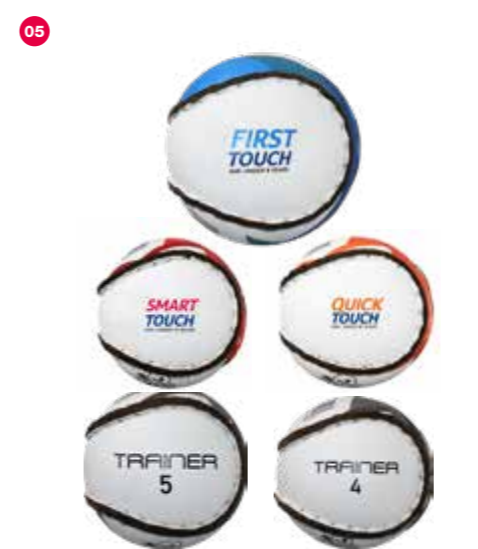

01 GAG30 MURPHY'S V2 GAELIC GLOVES

Introducing the next-generation Murphy's V2 Gaelic Glove - boasting the same superior performance, comfort, and durability that sets it far ahead of any competition. Meticulously crafted from top-tier latex, this glove delivers an unrivalled grip, maintaining its exceptional performance even in the most challenging and wettest weather conditions. Colours: Grey/Green/White, Grey/Blue/White, Grey/Red/White, Grey/Maroon/White, Pink/Black/White.. Sizes: 4 - 11. £15.95

NEW

02 GAG20 MURPHY'S GAELIC GLOVES

They are made from the highest quality latex for the best possible grip, even in the wettest conditions that the climate has to offer. Colours: Black, Black/Blue, Black/Lime, Grey/Blue/White, Grey/Green/Yellow, Grey/Red/White, Navy/Blue, Navy/Yellow, Pink/Blue, Grey/Maroon/White. Sizes: 2 - 11. £15.95

03 GAG2020 MURPHY'S STRAPLESS GAELIC GLOVES

Murphy's gloves are made from the highest quality latex for the best possible grip, even in the wettest conditions that the climate has to offer. They have a special finger inset for superior ventilation and moisture control. Colour: blackout. Sizes: 4 - 11. £15.95

NEW

NEW

04 BS0004 BOURKE SPORTS OFFICIAL GAA HURLING SLIOTAR