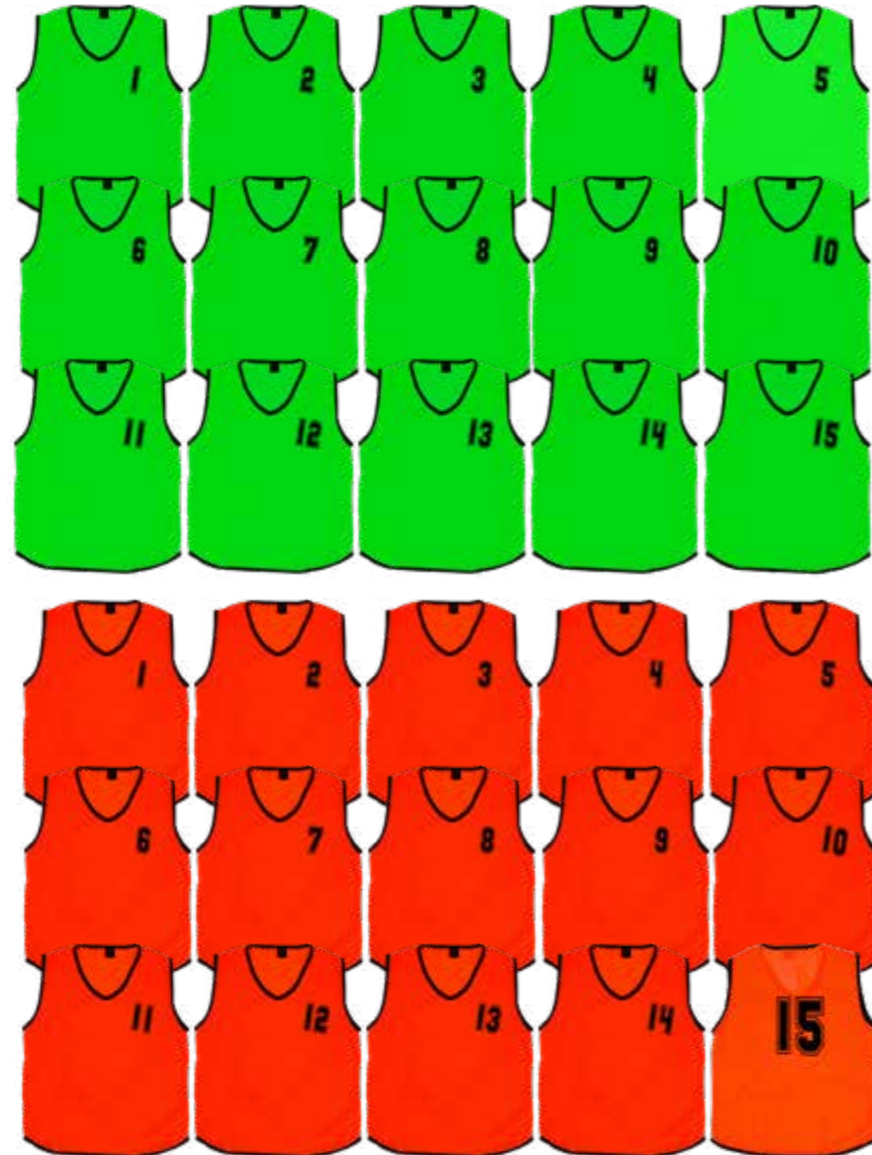

MULTI SPORT
CLOTHING

01 TR507 MESH BIBS CARRY BAG

Mesh drawstring bag, ideal for transporting bibs to and from training sessions. Also suitable as a wash bag. Mesh fabric allows maximum breathability. Will hold approximately 75 bibs. Colour: white. £5.95

02 PRB302 (PACK OF 15) MESH NUMBERED 1 - 15 TRAINING BIBS

The Precision Mesh Training bib is ideal for any training session. Lightweight vest style bib with black trim. The Bibs come in packs of 15 Bibs all numbered 1 - 15, with large number on the back and small number on the chest. 100% polyester. Machine washable. Heavy duty material. Suitable for printing. Mesh fabric provides lightweight breathability. Colours available: Fluo Green, Fluo Orange. £62.95

01

02

MULTI SPORT
CLOTHING

03

NEW

04

03 701210961-001 PUMA ACTIVE SPORT BOXER TWIN PACK BLACK

Puma Active Sport Boxer. Anti-odor. Made with recycled materials. Moisture wicking. Ventilation. Ergonomic fit. £21.95

04 701210961-002 PUMA ACTIVE SPORT BOXER TWIN PACK NAVY

Puma Active Sport Boxer. Anti-odor. Made with recycled materials. Moisture wicking. Ventilation. Ergonomic fit. £21.95

05

NEW

06

NEW

05 521015001-230 PUMA BASIC BOXER (PACK OF 2) BLACK

Puma Basic Boxer. Comfort waistband. Soft touch fabric. Comfort cotton stretch. 2 Pairs. £17.95

06 521015001-301 PUMA BASIC BOXER (PACK OF 2) BLACK/WHITE

Puma Basic Boxer. Comfort waistband. Soft touch fabric. Comfort cotton stretch. 2 Pairs. £16.95

07 521015001-036 PUMA BASIC BOXER (PACK OF 2) GREY/NAVY

Puma Basic Boxer. Comfort waistband. Soft touch fabric. Comfort cotton stretch. 2 Pairs. £16.95

07

NEW