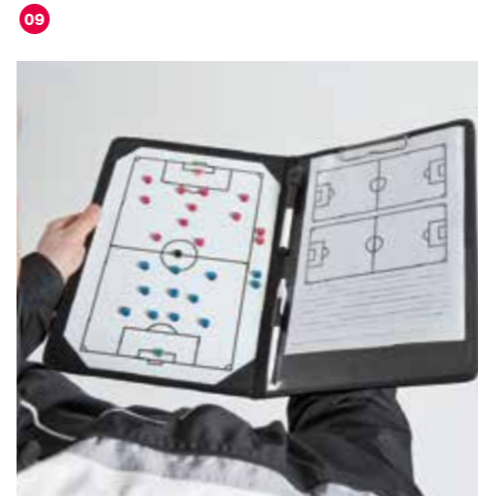

07 TR808 PRO DOUBLE-SIDED TACTIC BOARD

(Magnetic 60cm x 90cm). Full pitch on one side. Hanging hooks. Includes 2 x dry-wipe marker pens, 27 x 3cm magnets, foam eraser and carry bag. £89.95 RMTR806 Replacement Magnets 3cm (Set of 27) £8.95

08 TR809 PRO DOUBLE-SIDED TACTIC BOARD

Magnetic. 30cm x 45cm Full pitch on one side, set play half pitch on the other. Bump-proof rubber corners. Hanging hooks. Includes 2 x dry-wipe marker pens, 27 x 2cm magnets, foam eraser and carry bag. £38.95 RMTR805 Replacement Magnets 3cm (Set of 27) £6.95

09 TR811 PRO SOCCER COACHES TACTIC FOLDER (MAGNETIC A4)

Magnetic full pitch on one side, clipboard with 20 x planning sheets on the other. Includes dry-wipe marker pen with foam eraser and magnetic to cap, 27 x 1cm numbered magnets and blue biro. £32.95

10 TR812 REVERSIBLE SOCCER COACH CLIP BOARD (MAGNETIC A4)

Magnetic Clipboard. Full pitch on one side, set play half pitch on the other. £24.95

11 TR815 PRECISION HANDHELD SOCCER TACTICS BOARD

Precision Handheld Soccer Tactics Board is ideal for in the changing room or pitch side. Features: Handheld design with handle. Full pitch one side, half pitch the opposite. Notes section. Wipeable dry erase material. Comes with dry erase marker pen with sponge eraser. Length: 42cm. Width: 32cm. £12.95

12 TRA656 A4 MATCH-DAY PLANNER

The complete planning tool for all coaches on match day. Enter team line-ups, pre-match and half-time notes. 20 games per planner. £13.95 each