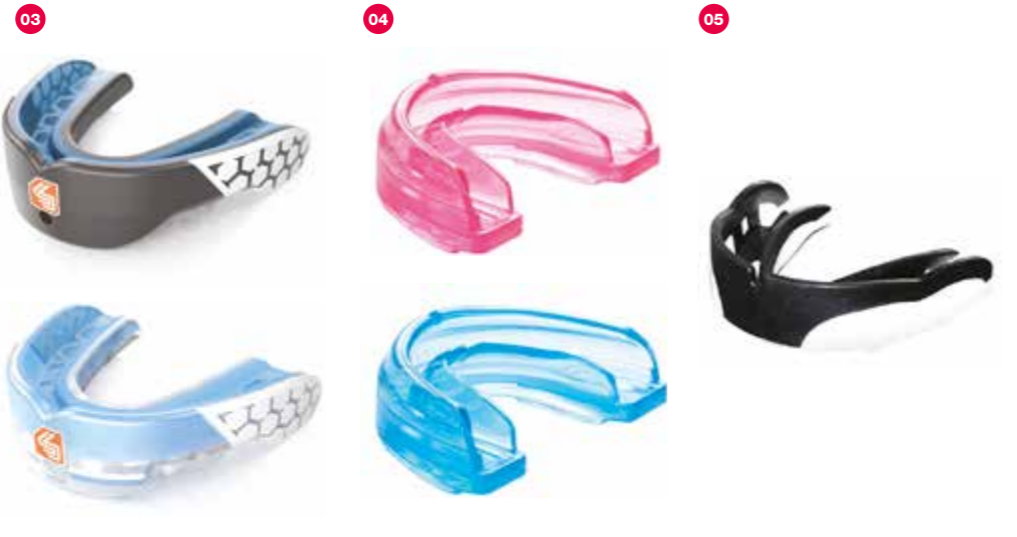

02 BX360 SHOCKDOCTOR SUPERFIT ALL SPORT JUNIOR

Designed for all athletes, the SuperFit mouthguard provides protection in a super low profile the doesn't hinder performance in the field or on the court. Colours: white, black. £26.95

03 BX364 SHOCKDOCTOR GEL MAX POWER

This is high profile comfort and protection in a low-profile design. Colours: trans blue, carbon. **BX364 Adult** £23.95 **BX363 Junior** £23.95