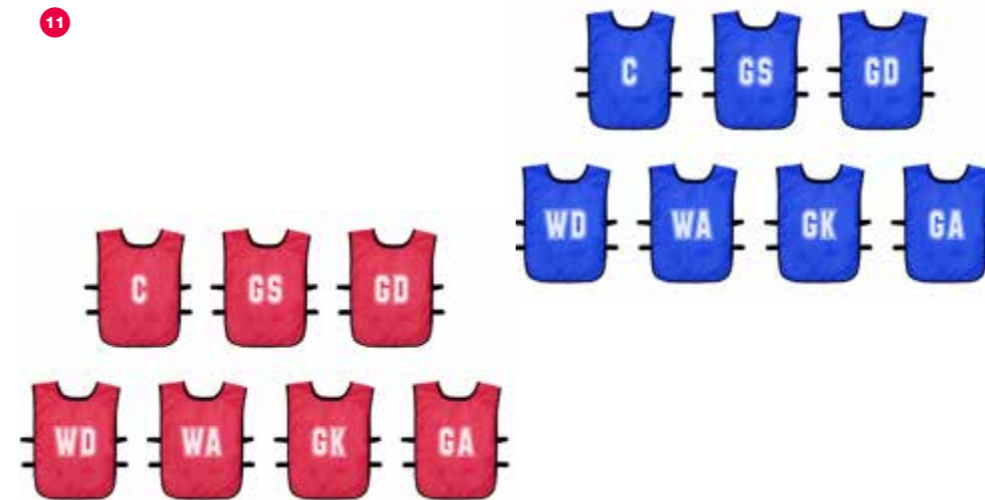

**11 PRB303 (PACK OF
7) MESH NETBALL
TRAINING BIBS**

The Precision Mesh Netball Training bib is ideal for any training or match session. Lightweight vest style bib with elasticated sides. Each Bib displays a regulation netball player position bold text. 100% polyester. Elasticated sides. Machine washable. Heavy duty material. Suitable for printing. Mesh fabric provides lightweight breathability. Sizes: infants, kids, youths, adult. Colours: red, royal. £35.95

11