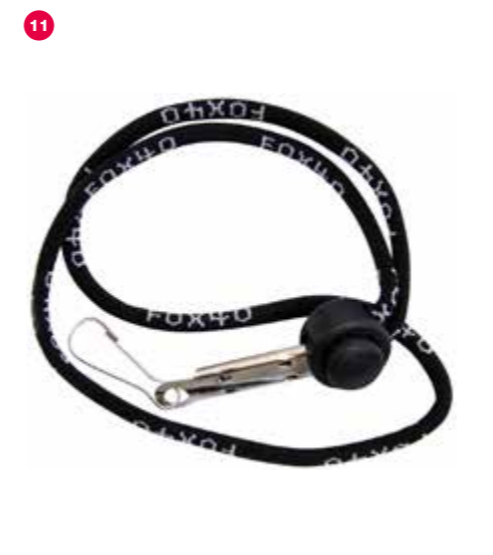

07 FXW105 FOX 40 PEARL OFFICIAL WHISTLE AND STRAP

Two-chamber pealess whistle with a lower tone that is ideal for multi-field games. Perfect for those who don't need a loud piercing shriek, yet want a blast above man-made and environmental noise. Colours: black, orange, blue, red. £5.95

08 FXW230 FOX 40 ECOBLAST AIR HORN AND PUMP

Fox 40 rechargeable safety signal air horn can be refilled quickly and conveniently with any bicycle pump, air compressor or at a local service station. Powerful 120 dB sound meets National Coast Guard regulations. £59.95

09 FXW224 FOX 40 WHISTLE AND WATCH SET

Fox 40 Whistle and Watch set combination kit for referees and coaches of all sports. Wrist watch has a water/shock-resistant design with a large screen display. £42.95

10 FXW221 FOX 40 3-PACK

The Fox 40 3-Pack Contains: Durable zipper-style carry case. Three whistles with unique tones for multi-court or multi-field situations. £25.95

11 FXW201 FOX 40 WRIST LANYARD

14" rope-style lanyard woven with the Fox 40 logo. £1.95

12 FXW200 FOX 40 BREAKAWAY NECK LANYARD

36" rope-style lanyard woven with the Fox 40 logo. Features breakaway clasp for safety. £1.95