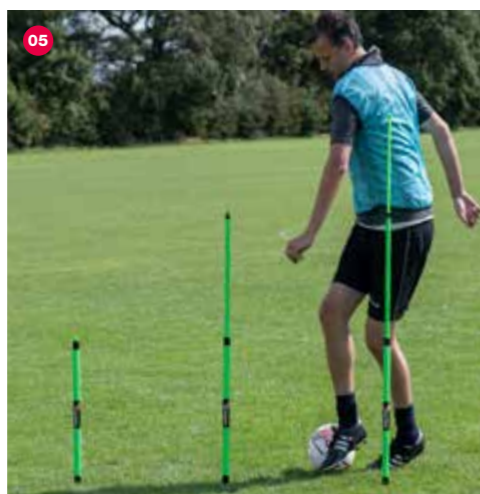

**06 TR791 SWIVEL CLIPS**

Will fit poles with 1 1/4" diameter to enable the creation of hurdles. Set of 6 supplied with a bag. £7.95

**07 TR728 TELESCOPIC BOUNDARY POLES**

Set of 12 (4 fluo yellow, 4 fluo orange, 4 red) 1.7m high poles with detachable ground spikes. Adjustable from 90 to 170cm (full height). Pole diameter: 1 1/4". Poles can be used with a base. Supplied with a bag. £72.95