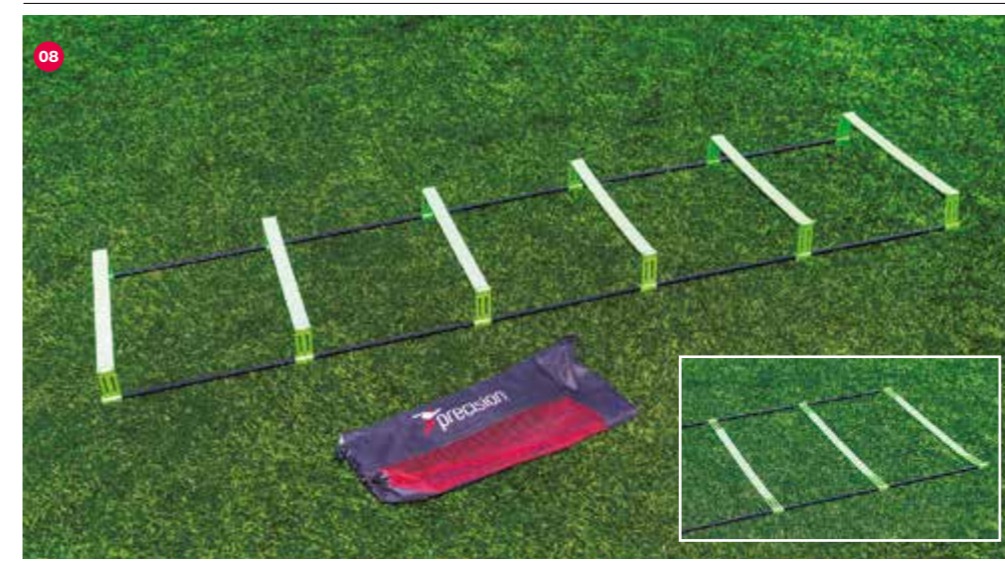

**01 TR403 PRECISION
SPEED AGILITY HOOPS
(SET OF 12)**

Set of 12 hoops supplied in a bag.
Colours: red, yellow and blue. £22.95

**02 TR311 PRECISION
OCTA RING SYSTEM**

Comprises of 12 Octa rings that can be connected with a clip to form any ladder formations for speed and agility training. £29.95

**03 TR578 PRECISION
MULTI JUMP TRAINER
SET**

Adjustable 3 cross-poles makes this a versatile all-surface trainer. £10.95

**04 TR790 PRECISION
1" DIAMETER
REPLACEMENT SWIVEL
CLIPS (BAG OF 6)**

Set of 6 supplied with a bag. To fit poles with 1" diameter. £7.95

**05 TR717 PRECISION
ULTIMATE SPEED
AGILITY KIT**

Kit contains: 3 x 9" hurdles, 3 x 12" hurdles, 2 x 4m ladders, 20 space markers (10 red and 10 blue), 1 speed resistor, 1 x evasion belt, 1 x speed chute and 1 x reaction ball. Supplied in bag. £154.95

**06 TR716 JUNIOR
SPEED AGILITY KIT**

Kit contains: 3 x 6" hurdles, 3 x 9" hurdles, 2 x 2m ladders and 12 x 9" collapsible cones. Supplied in bag. £86.95

**07 TR310 PRECISION
POLY GRID SYSTEM
(SET OF 10)**

Precision Poly Grid System is designed to train footwork and agility in different directions. Features: Over 15 different variation and pattern setups. Can be used on any surface in all weathers. Comes in a set of 10 trapezoids. Carry bag included. £34.95

**08 TR312 PINNACLE
LADDER**

This 2m ladder can be used as both a flat or raised profile speed ladder. Complete with carry bag. £29.95