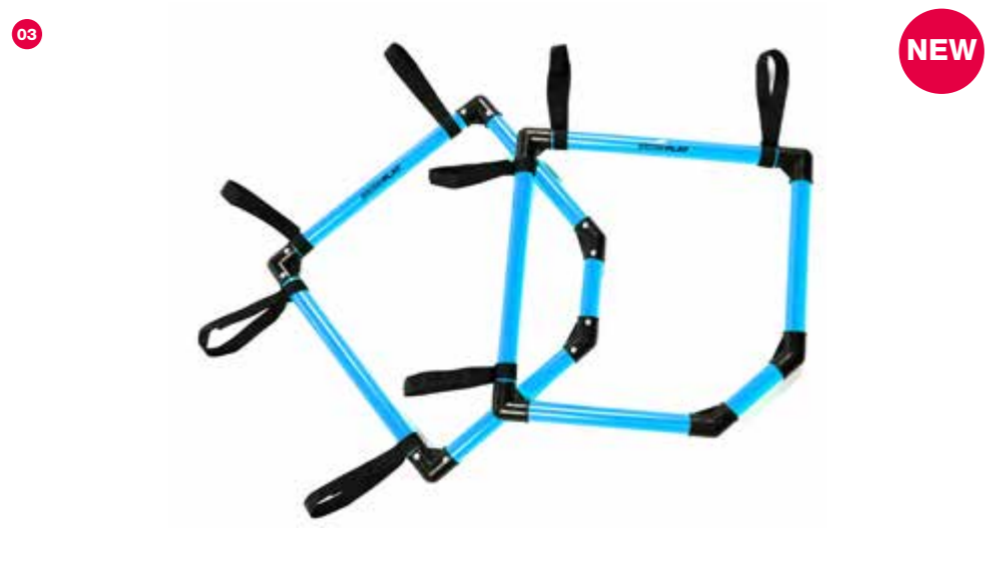

**03 PPG000701
PRECISIONPLAY TOP
BINS CORNER TARGET**

Precision Top Bins Corner Target are designed to help with shooting accuracy and proficiency in front goal. Comes in a set of 2 and can be placed in the top or bottom corners of any size goal. Suitable for a range of different sports – hockey, Gaelic Football, Hurling, Handball, Lacrosse, etc. £29.95