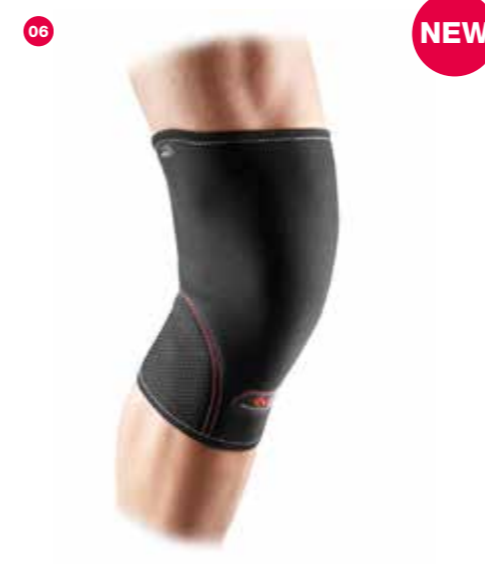

**05 510R MCDAVID
2-WAY ELASTIC KNEE
SLEEVE**

Provides compression and soft tissue support. Elastic construction breathes for cool knees. Ideal for those with neoprene allergies. Easy pull-on sleeve. Fits left or right. Sizes: small, medium, large, xlarge. £17.95