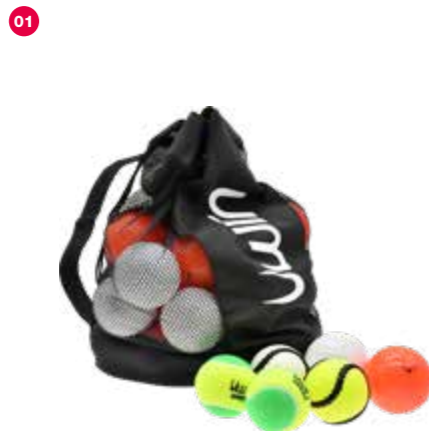

Quick and easy to use. Standard size needle. For club or shop use. £20.95

**06 TR552 HAND PUMP**

Includes flexible air hose and adaptor. Standard size needle. Display packet. £3.95

**07 TR555 DOUBLE  
ACTION PUMP**

Half the size, twice as fast. Extendable rubber air hose and adaptor. Standard size needle. £4.95

**01 UHL010B UWIN  
SMALL BALL CARRY  
BAG**

Transport and carry a range of different small balls with this Uwin Carry bag – Hockey Balls, Cricket Balls, Tennis Balls, Hurling Sliotars and more. With a high-quality robust design, it will give a long-lasting performance. Heavy duty polyester material with netted sides. Drawstring closure. Comfortable shoulder strap. Can be used for Hockey, Cricket, Tennis, Hurling, etc. Capacity around 36 Balls depending on chosen Ball. Size: 39cm H x 24cm Diameter. £9.95.