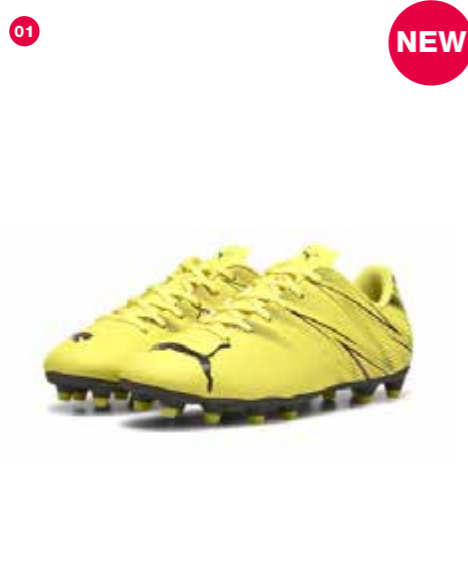

Colour: Black/Pink.  
Sizes: 6 - 11. £44.95  
**10748106BP** Sizes: J11 - 5 £34.95

11

NEW

12

NEW

**01 10747807YB PUMA  
ATTACANTO TT  
FOOTBALL BOOTS**

Colour: Yellow/Black.  
Sizes: 6 - 11. £44.95  
**10748107YB** Sizes: J11 - 5 £34.95