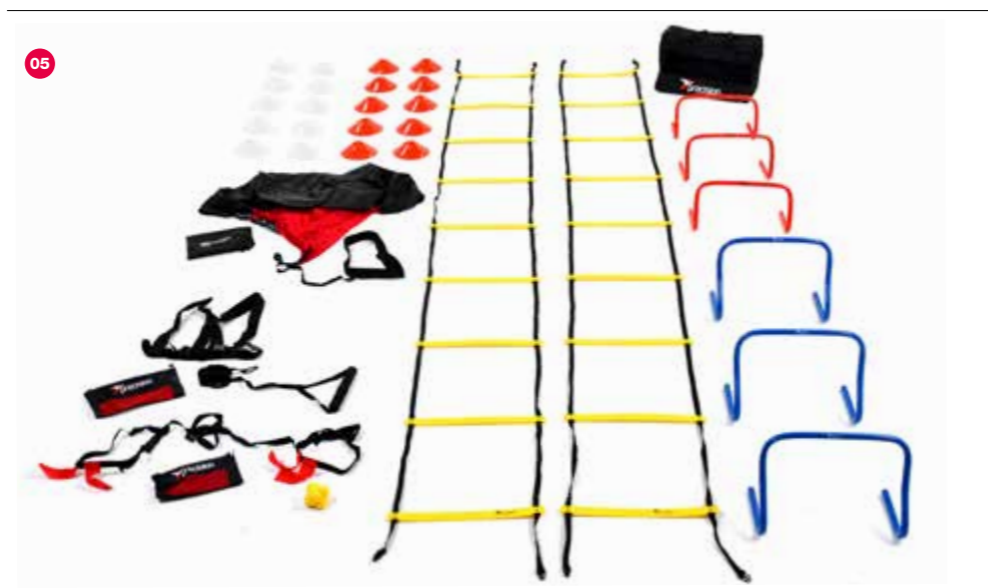

**05 TR717 PRECISION
ULTIMATE SPEED
AGILITY KIT**

Kit contains: 3 x 9" hurdles, 3 x 12" hurdles, 2 x 4m ladders, 20 space markers (10 red and 10 blue), 1 speed resistor, 1 x evasion belt, 1 x speed chute and 1 x reaction ball. Supplied in bag. £154.95