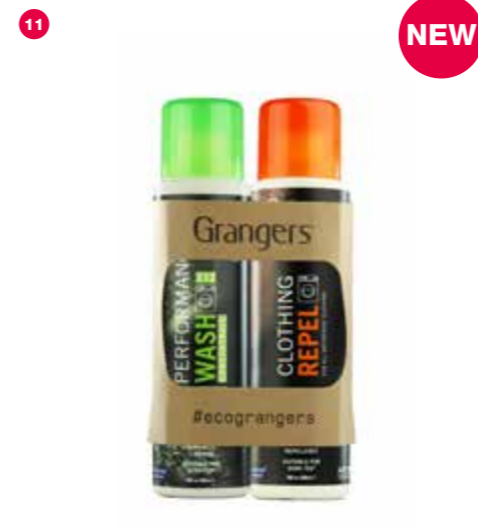

01 GRANGERS DOWN WASH

Down Wash is a powerful - yet gentle - cleaner, specifically formulated to clean all your down and synthetic down-filled articles without damaging or inhibiting insulation or hydrophobic properties. GRF215 Size: 1L £13.95
GRF200-100 Size: 300ml £7.95

02 GRF133-100 GRANGERS ACTIVE WASH

A high-performance, wash-in cleaner formulated to remove dirt, sweat and odours from all activewear. Unlike regular detergents, Grangers Active Wash works to remove the causes of lingering, sweaty odours. £8.95

03 GRF82-100 GRANGERS MERINO WASH

Merino is something of a wonder. It's excellent at wicking away sweat and moisture, it's able to regulate your temperature without being excessively heavy and it's soft and comfortable to wear. £5.95

04 GRANGERS CLOTHING REPEL

Grangers Clothing Repel adds durable repellency to all waterproof clothing. This easy-to-use, wash-in formula maximises breathability while restoring the performance of all technical fabrics. GRF214 Size: 1L £20.95
GRF74-100 Size: 300ml £9.95

05 GRF137-100 GRANGERS DOWN REPEL

Down Repel is a powerful yet gentle wash-in proofer specifically designed to protect your down and synthetic down-filled articles. You expect your down to take care of you, but don't forget, it needs some TLC too. £10.95

06 GRF238-100 GRANGERS PERFORMANCE REPEL PLUS

Performance Repel Plus is there to protect your gear against the elements by restoring the water-repellent finish found in all technical gear. £16.95

07

08

07 GRANGERS WASH & REPEL CLOTHING

Containing Grangers new concentrated Down Wash, this eco kit contains all you need to restore the appearance of your down articles so they perform as they should and continue to keep you warm and dry. GRF212 Size: 1L £20.95
GRF73-100 Size: 300ml £11.95