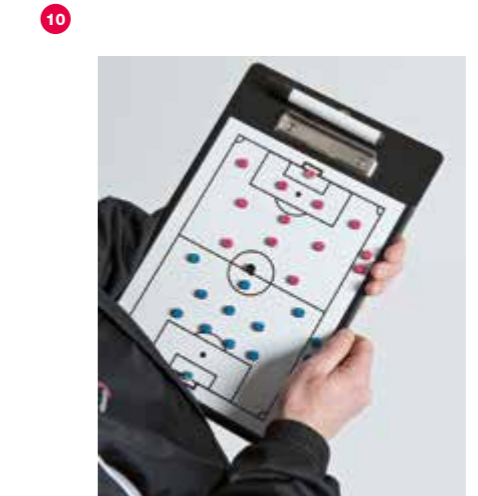

RMTR807 Replacement Magnets 4cm (Set of 27) £13.95

**07 TR808 PRO DOUBLE-SIDED TACTIC BOARD**

(Magnetic 60cm x 90cm). Full pitch on one side. Hanging hooks. Includes 2 x dry-wipe marker pens, 27 x 3cm magnets, foam eraser and carry bag. £89.95 RMTR806 Replacement Magnets 3cm (Set of 27) £8.95