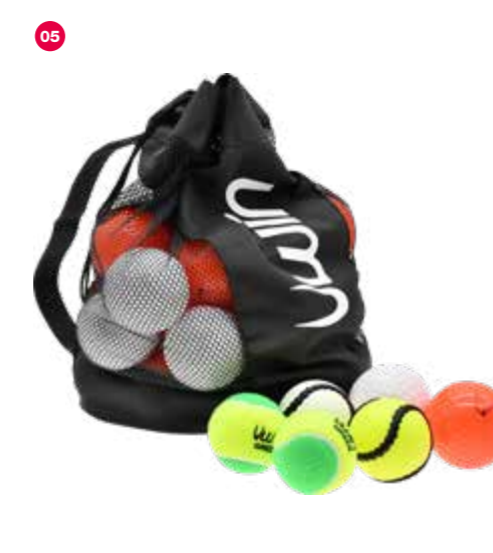

06 TR814 PRECISION HANDHELD GAA TACTICS BOARD

Precision Handheld GAA Tactics Board is ideal for in the changing room or pitch side. Features: Handheld design with handle. Full pitch one side, half pitch the opposite side. Notes section. Wipeable dry erase material. Comes with dry erase marker pen with sponge eraser. Length: 42cm. Width: 32cm. £12.95

07 GAL0001B MURPHY'S DRAWSTRING BAG

Lightweight bag with drawstring closure. Ideal for school use. 34 x 44cm. £3.95