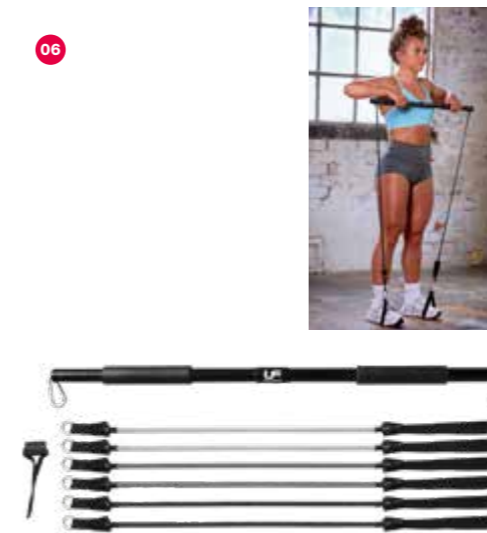

01 UFA198 URBAN FITNESS FABRIC RESISTANCE BAND LOOP - 2M

Ideal for workouts such as Pilates, Squats, Lunges, Glutes & Full Body Workout. The compact design makes these easy to store or travel with allowing you to workout in your favorite Location. Strengths: light, medium, strong, extra strong. £8.95

02 UFA192 URBAN FITNESS FABRIC RESISTANCE BAND LOOP - 15"

Durable and strong Exercise Loop Bands with non-slip technology. Ideal for Hips, Glutes, hamstrings, quads and calves, making these exercise bands all you need for a full lower body routine. Strengths: light, medium, strong, extra strong. £5.95

03 UFA191 URBAN FITNESS FABRIC RESISTANCE BAND LOOP (SET OF 3) 15 INCH

The set of which features 3 different strengths of resistance will help you hit your goals by pushing you from beginner to being able to use the expert band to make those workouts harder. £17.95

04 UFA195 URBAN FITNESS RESISTANCE BAND LOOP (SET OF 5) 10 INCH

Suitable for all fitness levels. Ideal for yoga, Pilates, stretching exercises, fitness programs and can also be used for physical therapy and rehabilitation. 100% natural latex. Set of five. X Light: 0.4mm, Light: 0.6mm, Medium: 0.8mm, Strong: 1.0mm, X Strong: 1.2mm. Size when flat: 25 x 5cm. £10.95

05 UFA197 URBAN FITNESS RESISTANCE BAND LOOP 12 INCH

Loop bands can be used for Yoga, Pilates and Stretching Exercises. They can be used within fitness and rehabilitation programmes to aid recovery. 100% Natural Latex. Strengths: light, medium, strong, x-strong. £2.95

06

07

06 UFA218 URBAN FITNESS RESISTANCE BAR KIT